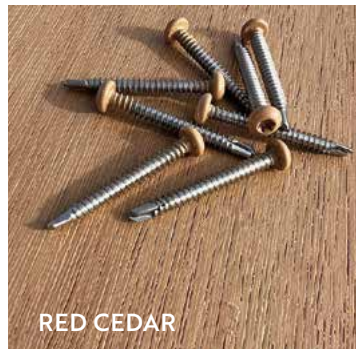

VIS TÊTE COLORÉE

RED CEDAR